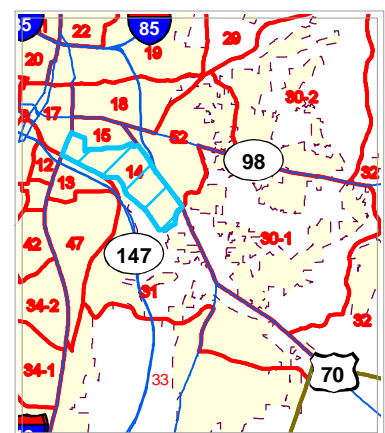

Context Map