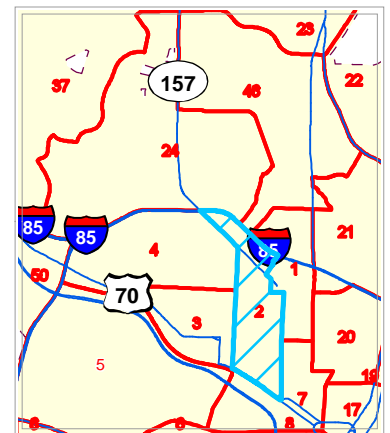

Context Map