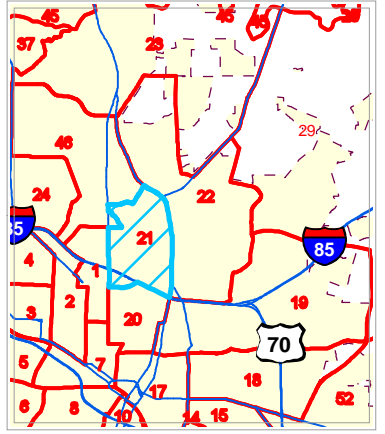

1 inch = 2.65 miles

Context Map