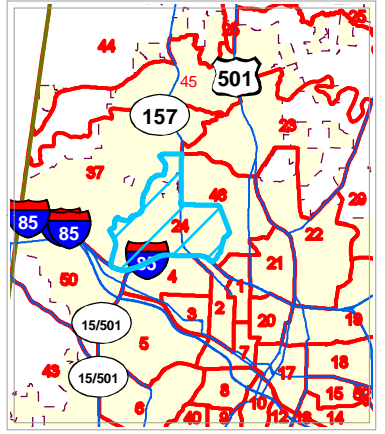

Context Map