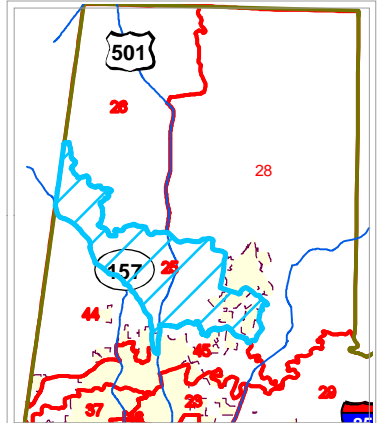

Map Prepared by Durham GIS on Feb 16, 2010

1 inch = 5.79 miles

Context Map