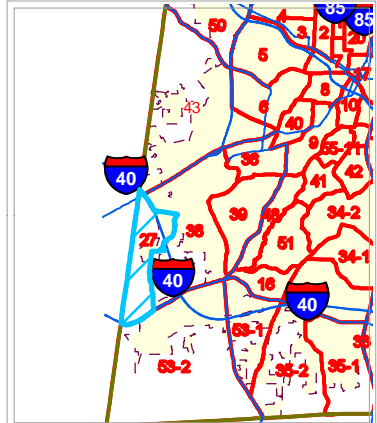

Map Prepared by Durham GIS on Feb 16, 2010

1 inch = 5 miles

Context Map