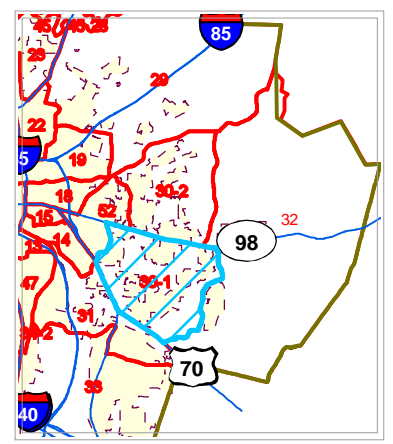

Context Map