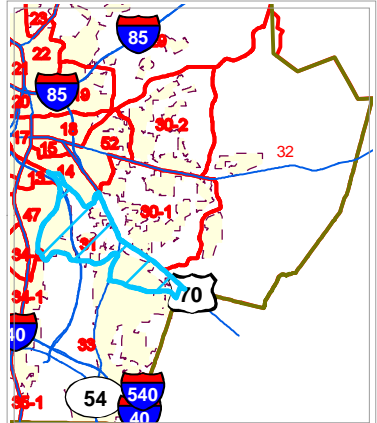

Context Map