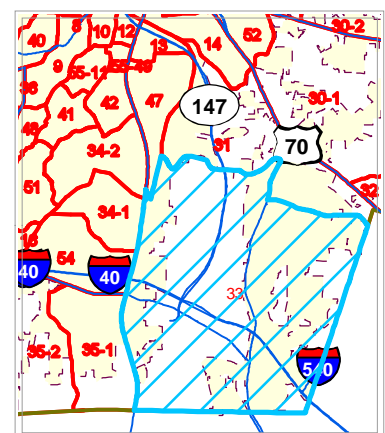

Context Map