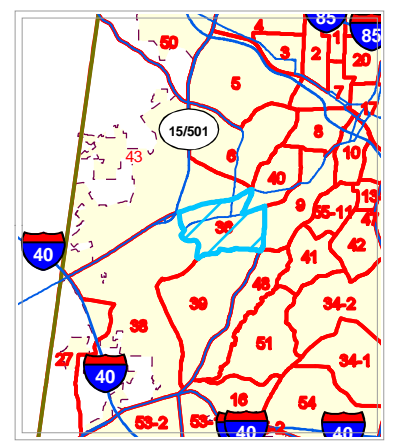

Context Map