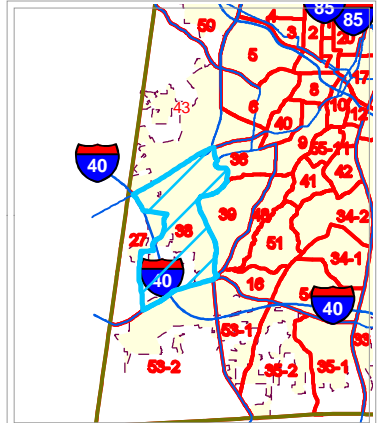

Map Prepared by Durham GIS on Feb 16, 2010

1 inch = 5 miles

Context Map