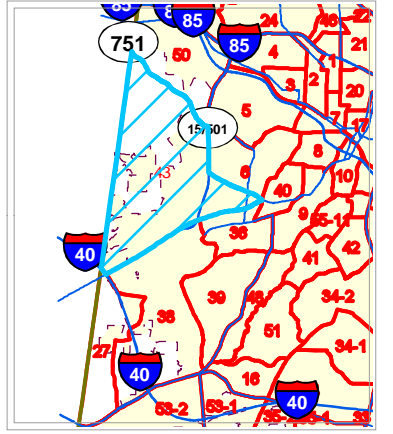

Context Map