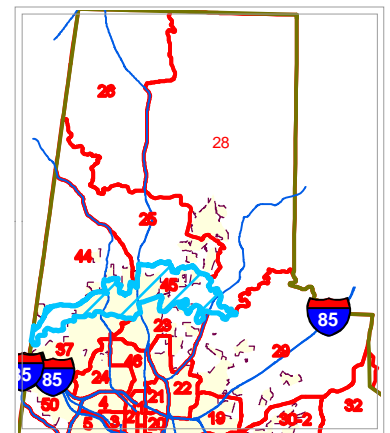

Context Map

Map Prepared by Durham GIS on
Feb 16, 2010