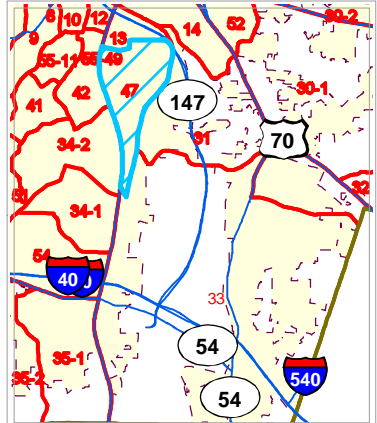

1 inch = 3.67 miles

Context Map