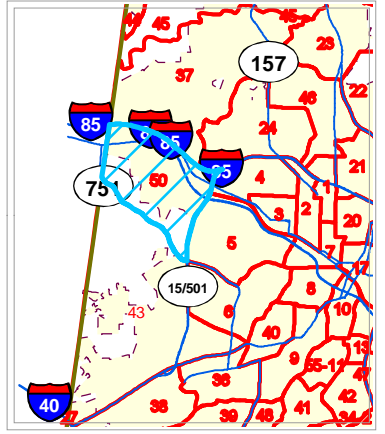

Map Prepared by Durham GIS on Feb 16, 2010

1 inch = 3.82 miles

Context Map