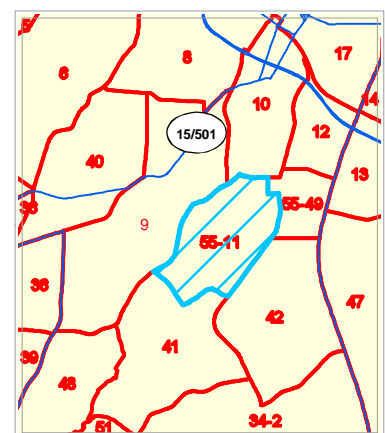

Map Prepared by Durham GIS on
Feb 16, 2010

1 inch = 1.56 miles

Context Map