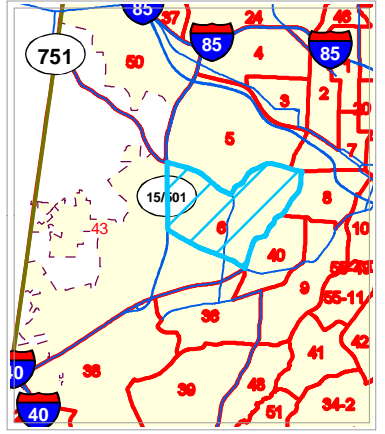

Context Map