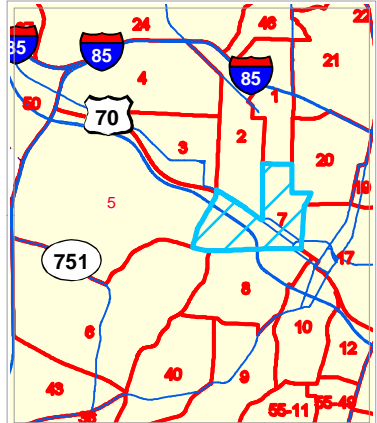

Map Prepared by Durham GIS on Feb 16, 2010

1 inch = 2.02 miles

Context Map